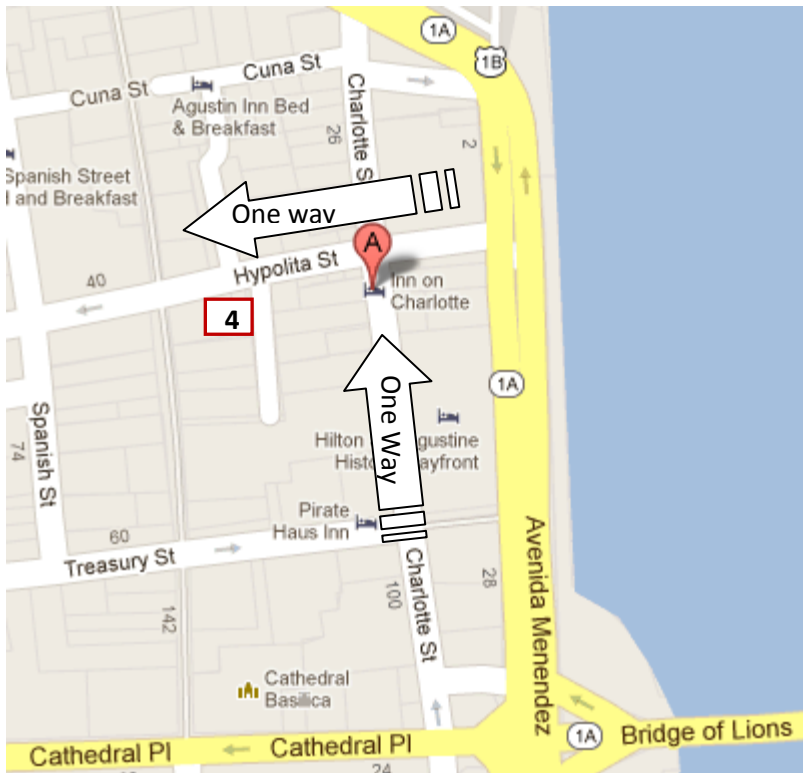

Hemingway House Parking Permit

(Less than 300 feet from the Inn)

Fill-out this Permit and display on vehicle's dashboard

Reservation#: _____ Arrival Date: _____

Room#5: "Pilar" - Parking Space #4

(Parking Map)

Directions:

- Starting at the Hemingway House, 54 Charlotte St (A)...
- Keep going north...
- Turn LEFT at the Hypolita St **Stop sign**
- Count 4 buildings on left, from corner ...
- Turn LEFT, after the 4th building into Parking Lot/alleyway...
- 4th Spot on the RIGHT is yours; look for #4 on the sign.