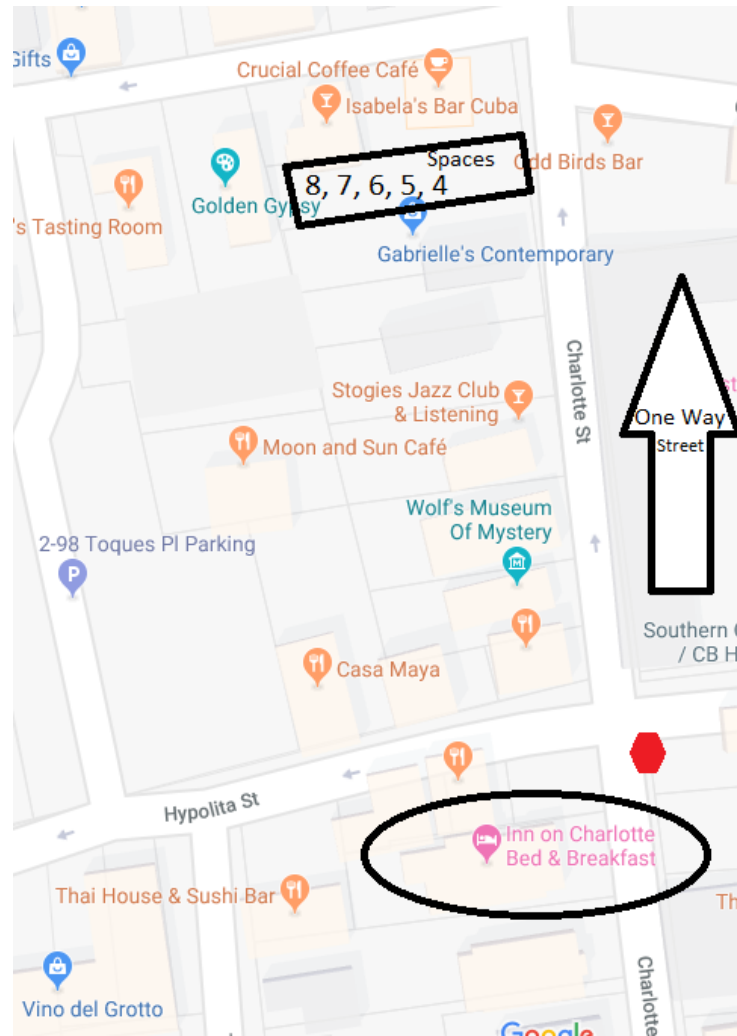

Inn on Charlotte's Lot 8 Parking Map/Permit

(Less than 300 feet from the Inn)

Please fill-in this Permit and display on vehicle's dashboard after parking

Reservation Number: _____ Date Arrival: _____ Space#: _____

Room: 1) Marie's Haven – Park: Lot 8 Space 4

Room: 8) Anna's Hideaway – Park: Lot 8 Space 5

Room: 7) Rawlings' Bungalow – Park: Lot 8 Space 6

Room: 3) Diamond Lil's – Park: Lot 8 Space 7

Room: 4) Mary Lily's – Park: Lot 8 Space 8

Directions:

1. Starting at the Inn on Charlotte, 52 Charlotte St...
2. Keep going North on Charlotte Street (one-way street) ...
3. Stop at the Hypolita St Stop sign – Keep going forward, North. DO NOT TURN YET...
4. Count 6 buildings on your left...
5. Turn LEFT into Gabriella's (the 6th building) parking lot
6. Look for your numbered space with the burgundy **Inn on Charlotte** sign